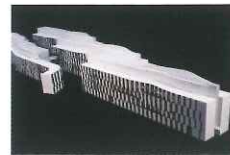

Many Japanese architects today create multiple architectural models, and ARCHI DEPOT will provide an ideal communal space to preserve and manage them. Furthermore, we plan to organize activities that will help people understand through these models the relationship between architecture and urban or natural environments, as well as architecture in the local community. ARCHI DEPOT's Milano Triennale Exhibition is the first step in that direction.

The design of the exhibition venue adheres to the atmospheric and composition principles of ARCHI DEPOT's museum now opening in Shinagawa, Tokyo. By displaying the models of a wide variety of Japanese architects, and by showcasing the works of young creators at the center, we aspire to explore the architects' visions and the magic of architecture.

ARCHI DEPOT Foundation

Councilors

Kengo **KUMA**
Fumihiko **MAKI**
Yoshihisa **NAKANO**
Akira **TATEHATA**

Directors

Riken **YAMAMOTO** (Chairperson)
Shigeru **BAN**
Tetsuo **FURUICHI**
Koh **KITAYAMA**
Riichi **MIYAKE**

Hitoshi **ABE**